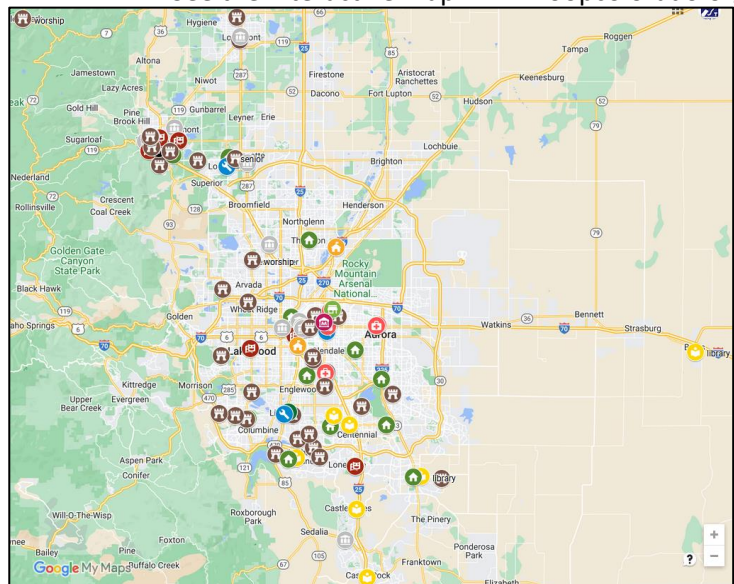

Boulder-Lafayette-Louisville Area

Allenspark

Allenspark Community Church

Boulder

Atonement Lutheran Church - Boulder
Boulder County, Commissioner's Hearing Room
Boulder County, HR/Training Room
Boulder County, Jail Front Desk
Boulder County, Justice Center Meeting #257
Boulder County, Land Use front desk/office
Boulder Valley Christian Church
Chautauqua Park Community House
Community United Church of Christ
CU-Benson Earth Sciences Bldg, Room 180
CU-Speech, Language & Hearing Sciences
Dairy Center-Boedecker Theater
First Congregational UCC Boulder
Frasier Meadows Senior Community
Grace Lutheran Church
Sacred Heart of Jesus Catholic Church
St. John's Episcopal Church

Lafayette

Boulder Valley Unitarian Univ. Fellowship
Boulder County, SE Services Hub

Louisville

Balfour Senior Living
Hearing Solutions

See the interactive map: www.loopcolorado.org

Colorado Hearing Loops

Denver Area

Arvada

Arvada Covenant Church
Trinity Presbyterian Church

Aurora

Heather Gardens Community Ctr
Holy Love Lutheran Church
UCHealth Inpatient Pavilion-Information Desk
UCHealth-Emergency Department
UCHealth-Inpatient Pav-Atrium Pharmacy
UCHealth-Inpatient Pav-Senior clinic
UCHealth-Inpatient Pav-Hearing and Balance Clinic
UCHealth-Outpatient Eye Center
UCHealth-Outpatient Information Desk

Byers

Arapahoe Libraries-Kelver Library

Castle Pines

Douglas County Libraries-Castle Pines

Castle Rock

Douglas County Libraries-Castle Rock

Centennial

Arapahoe Libraries-Castlewood Library
Arapahoe Libraries-Koelbel Library
Morningstar Assisted Living Centennial (Jordan)
Someren Glen Senior Community