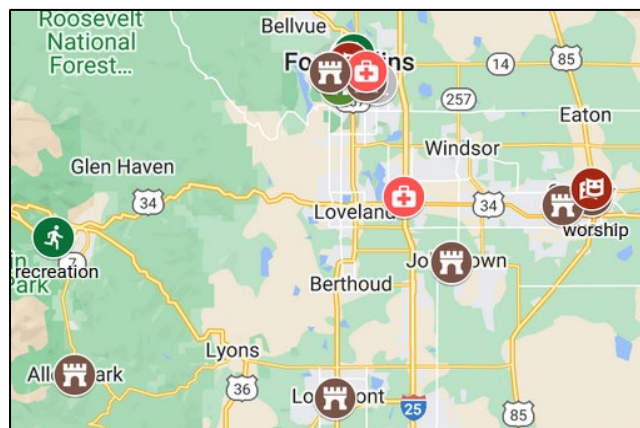

Shepherd of the Hills Lutheran Church

The Lincoln Center

UCHealth Poudre Valley Hospital

Greeley

Cornerstone Community Church

Trinity Episcopal Church

Union Colony Civic Center

Johnstown

United Methodist Church of Johnstown

Longmont

First Evangelical Lutheran Church

Loveland

UCHealth Medical Center of the Rockies

See the interactive map: www.loopcolorado.org

Please report updates to LetsLoopColorado@gmail.com