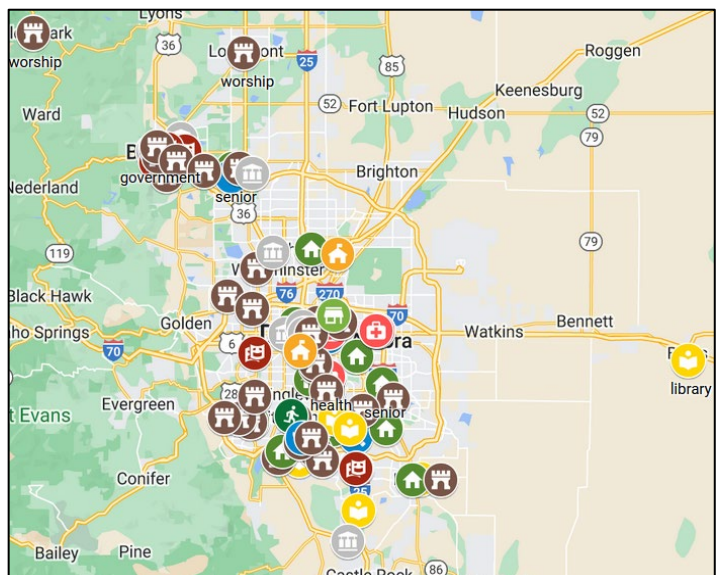

Boulder-Lafayette-Longmont-Louisville Area

Allenspark

Allenspark Community Church

Boulder

Atonement Lutheran Church - Boulder
Boulder County Commissioner's Hearing Room
Boulder County HR/Training Room
Boulder County Jail Front Desk
Boulder County Justice Center Meeting #257
Boulder County Land Use front desk/office
Boulder Dinner Theatre
Boulder Valley Christian Church
Chautauqua Park Community House
Community United Church of Christ
CU-Benson Earth Sciences Bldg, Room 180
CU-Speech, Language & Hearing Sciences
Dairy Center-Boedecker Theater
First Congregational UCC Boulder
Frasier Meadows Senior Community
Grace Lutheran Church
Sacred Heart of Jesus Catholic Church
St. John's Episcopal Church

Lafayette

Boulder Valley Unitarian Univ. Fellowship
Boulder County SE Services Hub

Longmont

First Evangelical Lutheran Church
Longmont Calvary

Louisville

Balfour Senior Living
Hearing Solutions

See the interactive map: www.loopcolorado.org

Please report updates to LetsLoopColorado@gmail.com

Colorado Hearing Loops

Denver Area

Arvada

Arvada Covenant Church
Trinity Presbyterian Church

Aurora

Heather Gardens Community Ctr
Holy Love Lutheran Church
UCHealth Inpatient Pavilion-Information Desk
UCHealth-Emergency Department
UCHealth-Inpatient Pav-Atrium Pharmacy
UCHealth-Inpatient Pav-Senior clinic
UCHealth-Inpatient Pav-Hearing and Balance Clinic
UCHealth-Outpatient Eye Center
UCHealth-Outpatient Information Desk

Byers

Kelver Library (Arapahoe Libraries)

Castle Pines

Douglas County Library-Castle Pines

Centennial

Castlewood Library (Arapahoe Libraries)
Koelbel Library (Arapahoe Libraries)
Morningstar Assisted Living Centennial (Jordan)
Someren Glen Senior Community