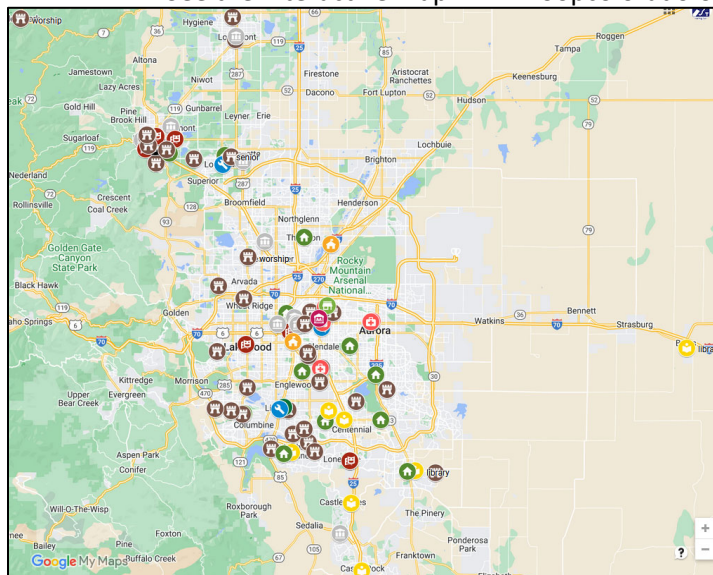

Boulder-Lafayette-Louisville Area

Allenspark

Allenspark Community Church

Boulder

- Atonement Lutheran Church - Boulder
- Boulder County, Commissioner's Hearing Room
- Boulder County, HR/Training Room
- Boulder County, Jail Front Desk
- Boulder County, Justice Center Meeting #257
- Boulder County, Land Use front desk/office
- Boulder Dinner Theatre
- Boulder Valley Christian Church
- Chautauqua Park Community House
- Community United Church of Christ
- CU-Benson Earth Sciences Bldg, Room 180
- CU-Speech, Language & Hearing Sciences
- Dairy Center-Boedecker Theater
- First Congregational UCC Boulder
- Frasier Meadows Senior Community
- Grace Lutheran Church
- Sacred Heart of Jesus Catholic Church
- St. John's Episcopal Church

Lafayette

- Boulder Valley Unitarian Univ. Fellowship
- Boulder County, SE Services Hub

Louisville

- Balfour Senior Living
- Hearing Solutions

See the interactive map: www.loopcolorado.org

Denver Area

Arvada

Arvada Covenant Church
Trinity Presbyterian Church

Aurora

Heather Gardens Community Ctr
Holy Love Lutheran Church
UCHealth Inpatient Pavilion-Information Desk
UCHealth-Emergency Department
UCHealth-Inpatient Pav-Atrium Pharmacy
UCHealth-Inpatient Pav-Senior clinic
UCHealth-Inpatient Pav-Hearing and Balance Clinic
UCHealth-Outpatient Eye Center
UCHealth-Outpatient Information Desk

Byers

Arapahoe Libraries-Kelver Library

Castle Pines

Douglas County Libraries-Castle Pines

Castle Rock

Douglas County Libraries-Castle Rock

Centennial

Arapahoe Libraries-Castlewood Library
Arapahoe Libraries-Koelbel Library
Morningstar Assisted Living Centennial (Jordan)
Someren Glen Senior Community