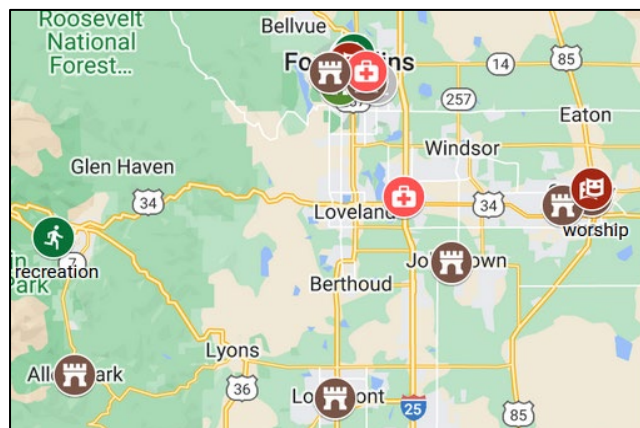

Shepherd of the Hills Lutheran Church

The Lincoln Center

UCHealth Poudre Valley Hospital

Greeley

Cornerstone Community Church

Trinity Episcopal Church

Union Colony Civic Center

Johnstown

United Methodist Church of Johnstown

Longmont

First Evangelical Lutheran Church

Loveland

UCHealth Medical Center of the Rockies

See the interactive map: www.loopcolorado.org

Please report updates to LetsLoopColorado@gmail.com

Help us raise public awareness for hearing loops

Provide a Google Maps online review and/or photo after using a hearing loop at a specific location.

[5 Actions to Promote Hearing Loops on Google Maps](#)

[Write a Review of Hearing Loops in Google Maps](#)

[Contributing Hearing Loop Photos in Google Maps](#)

To learn more about hearing loops, visit the Loop Colorado website

<https://www.loopcolorado.org>

[Google Maps Now Includes Hearing Loops \(blog post\)](#)