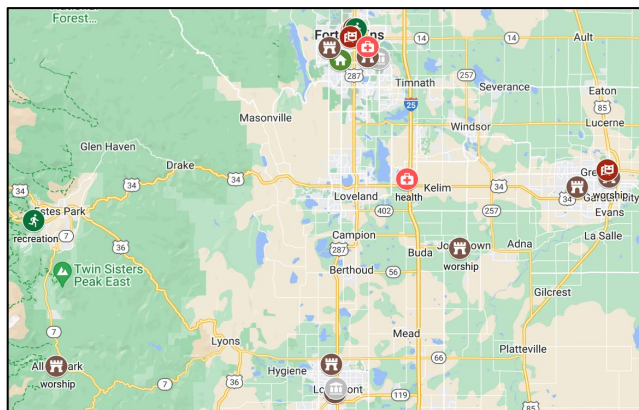

Shepherd of the Hills Lutheran Church

The Lincoln Center

UCHealth Poudre Valley Hospital

Greeley

Cornerstone Community Church

Trinity Episcopal Church

Union Colony Civic Center

Johnstown

United Methodist Church of Johnstown

Longmont

Boulder County, St. Vrain Community Hub

First Evangelical Lutheran Church

Longmont Calvary

Loveland

UCHealth Medical Center of the Rockies

Please report updates to LetsLoopColorado@gmail.com

Help us raise public awareness for hearing loops

Provide a Google Maps online review and/or photo after using a hearing loop at a specific location.

[5 Actions to Promote Hearing Loops on Google Maps](#)

[Write a Review of Hearing Loops in Google Maps](#)

[Contributing Hearing Loop Photos in Google Maps](#)

To learn more about hearing loops, visit the Loop Colorado website

<https://www.loopcolorado.org>

[Google Maps Now Includes Hearing Loops \(blog post\)](#)