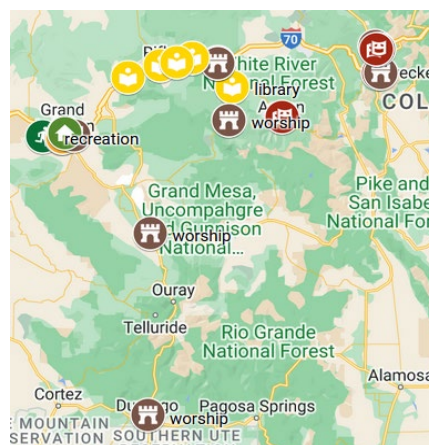

### Rifle

Garfield County Library-Rifle Branch

### Silt

Garfield County Library-Silt Branch

### Silverthorne

Lake Dillon Theatre  
Our Lady of Peace Catholic Church

### Steamboat Springs

Holy Name Catholic Church

See the interactive map: [www.loopcolorado.org](http://www.loopcolorado.org)

Please report updates to [LetsLoopColorado@gmail.com](mailto:LetsLoopColorado@gmail.com)