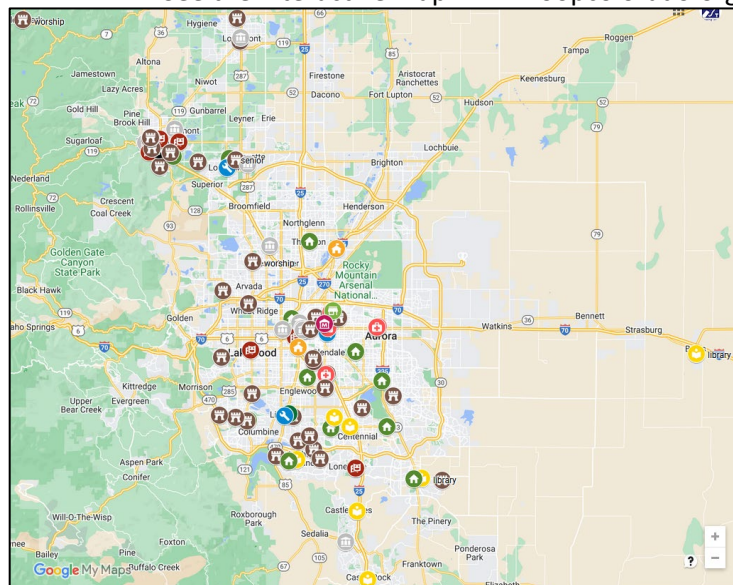

### Lafayette

Boulder Valley Unitarian Univ. Fellowship  
 Boulder County, SE Services Hub

### Longmont

Boulder County, St. Vrain Community Hub  
 First Evangelical Lutheran Church  
 Longmont Calvary

### Louisville

Balfour Senior Living  
 Hearing Solutions

See the interactive map: [www.loopcolorado.org](http://www.loopcolorado.org)

Please report updates to [LetsLoopColorado@gmail.com](mailto:LetsLoopColorado@gmail.com)

## Denver Area